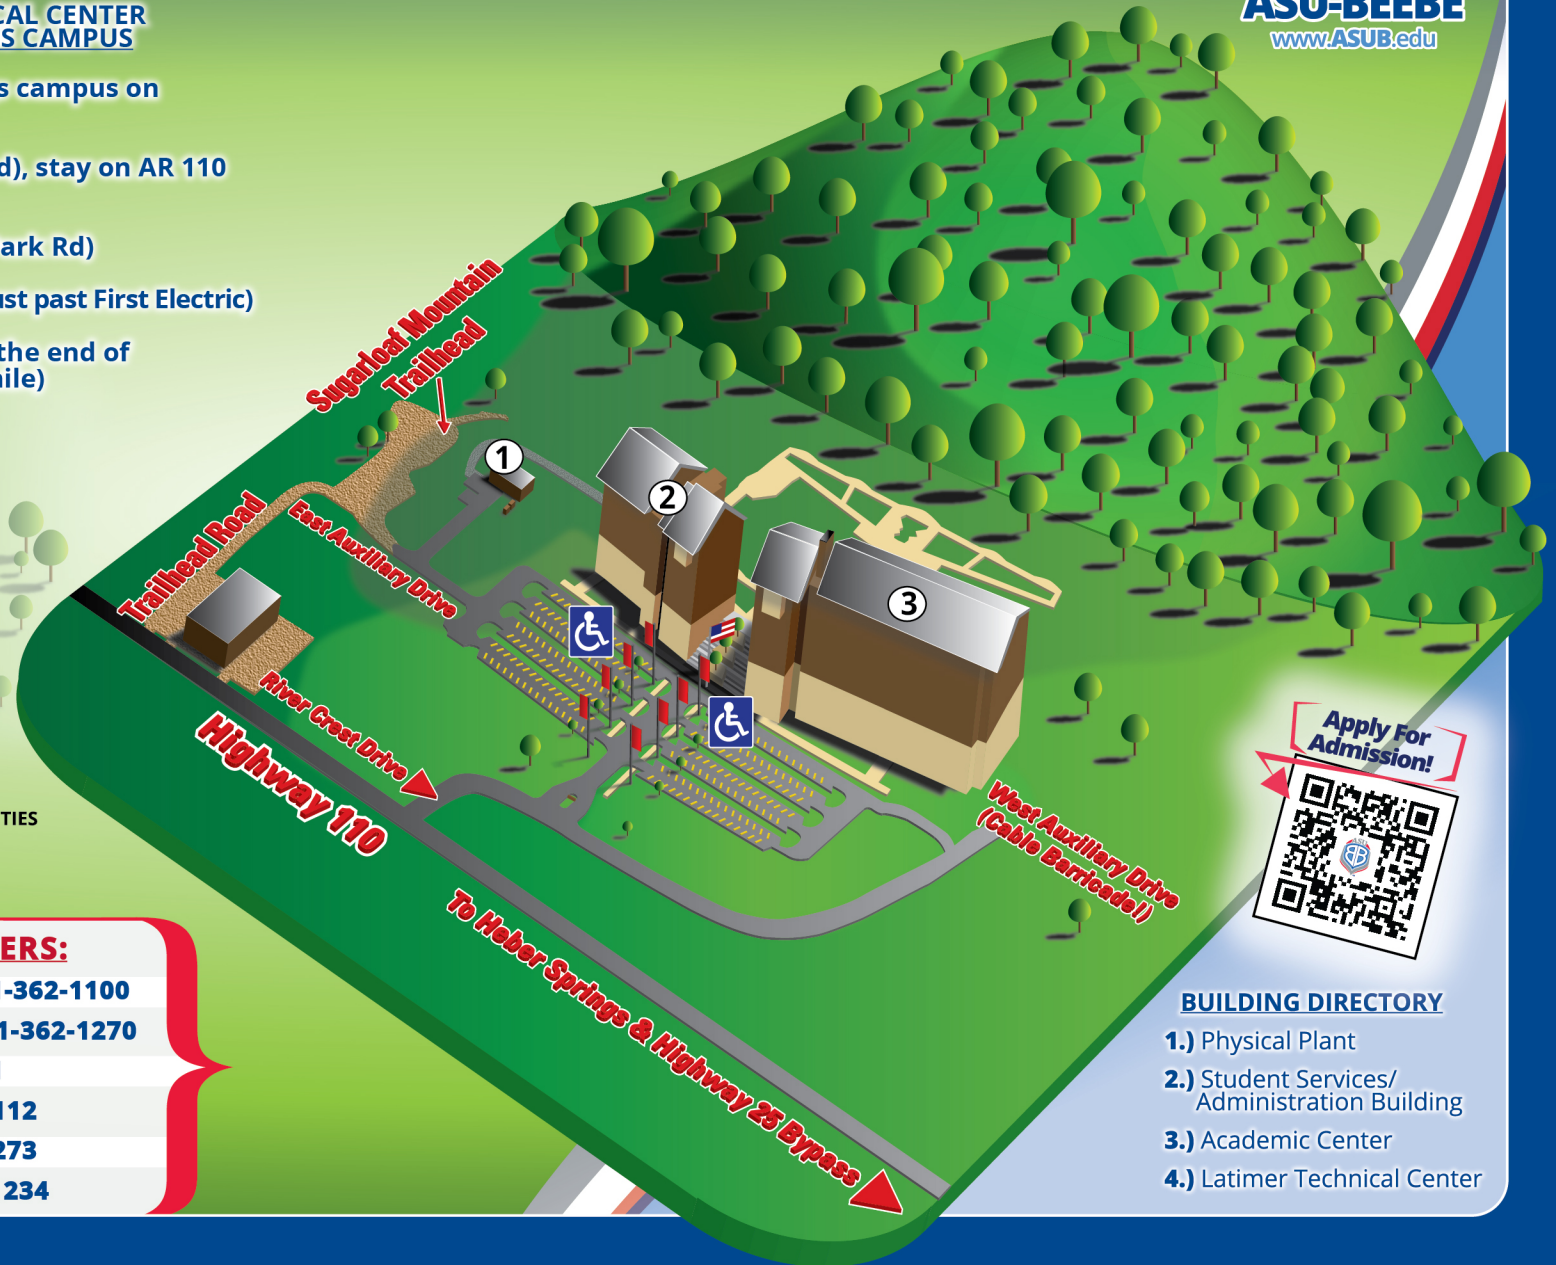

HEBER SPRINGS CAMPUS

101 RIVER CREST DRIVE | HEBER SPRINGS, AR 72543 | 501-362-1100

DIRECTIONS TO LATIMER TECHNICAL CENTER FROM ASU-BEEBE HEBER SPRINGS CAMPUS

- 1.) Exit the main ASU-Heber Springs campus on River Crest Drive
- 2.) Turn right on AR 110 (Wilburn Rd), stay on AR 110 for about ¼ mile
- 3.) Turn left on AR 210 (Industrial Park Rd)
- 4.) Turn right on Cleburne Park Rd (just past First Electric)
- 5.) Latimer Center is on the left at the end of Cleburne Park Rd (less than ¼ mile)

} = PARKING FOR PERSONS WITH DISABILITIES

HELPFUL PHONE NUMBERS:

- Admissions/Student Services: **501-362-1100**
- Adult Education Heber Center: **501-362-1270**
- Bookstore: **501-362-1111**
- Business Office: **501-362-1112**
- Latimer Center: **501-362-1273**
- ★ University Police: **501-362-1234**

BUILDING DIRECTORY

- 1.) Physical Plant
- 2.) Student Services/ Administration Building
- 3.) Academic Center
- 4.) Latimer Technical Center