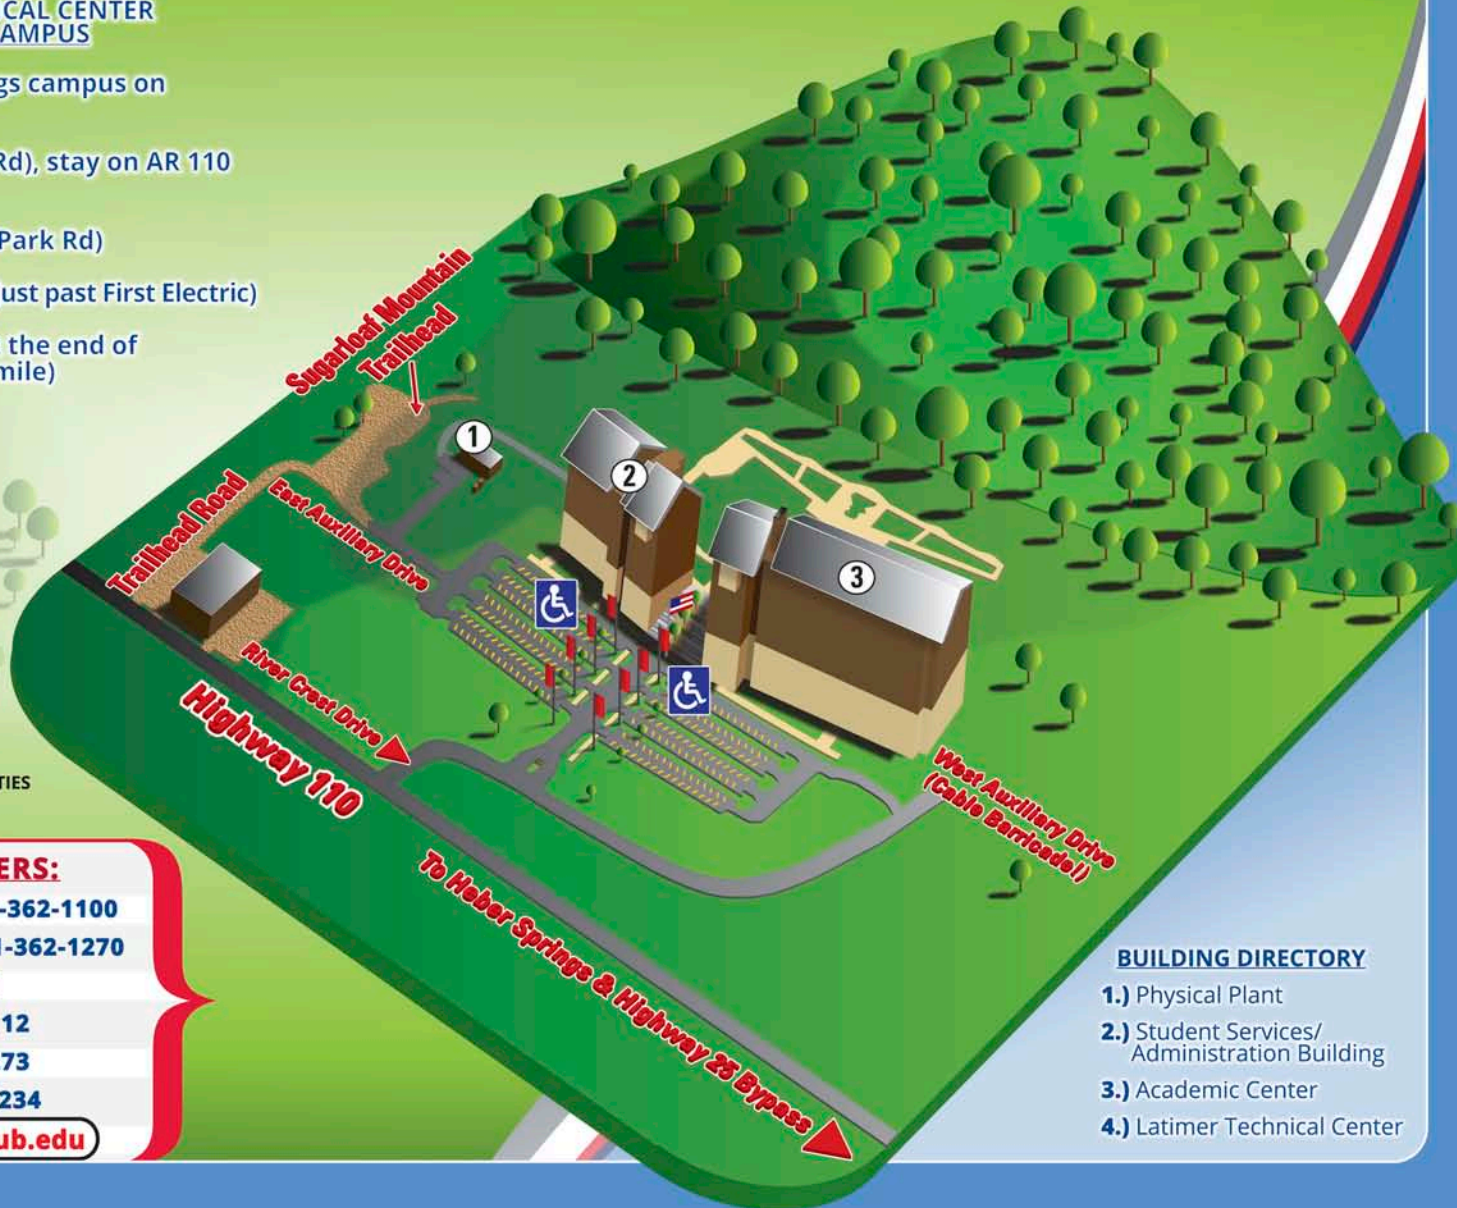

ASU-Heber Springs | 101 River Crest | Heber Springs, Arkansas 72543

WELCOME TO OUR FRIENDLY CAMPUS!

AFFORDABLE EDUCATION CLOSE TO HOME | 501-362-1100 | www.ASUB.edu | #ASUBeebe

ARKANSAS STATE
UNIVERSITY
HEBER SPRINGS

DIRECTIONS TO LATIMER TECHNICAL CENTER FROM ASU-HEBER SPRINGS CAMPUS

- 1.) Exit the main ASU-Heber Springs campus on River Crest Drive
- 2.) Turn right on AR 110 (Wilburn Rd), stay on AR 110 for about ¼ mile
- 3.) Turn left on AR 210 (Industrial Park Rd)
- 4.) Turn right on Cleburne Park Rd (just past First Electric)
- 5.) Latimer Center is on the left at the end of Cleburne Park Rd (less than ¼ mile)